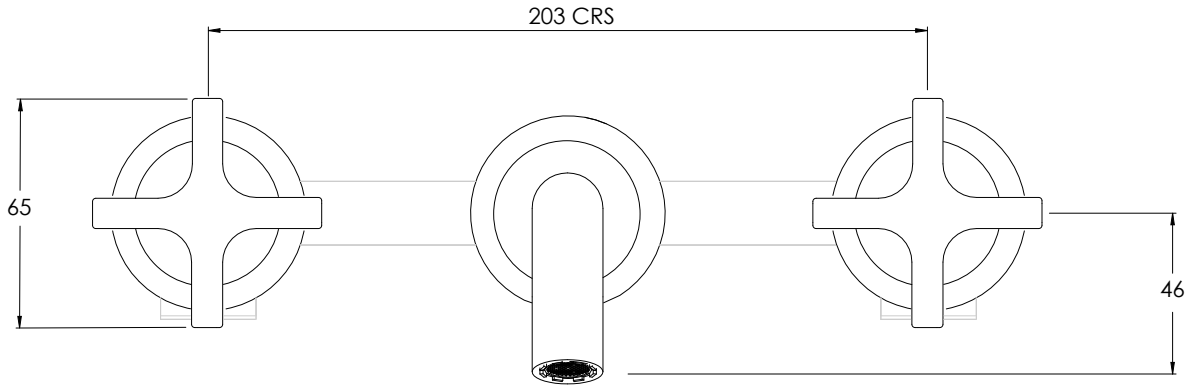

COALBROOK

BA1021

WALL BASIN MIXER WITH 190MM SPOUT (WITH BOSS)

DATE: 05/01/22

REVISION: A

DIMENSIONS IN MILLIMETRES

WHILST EVERY EFFORT IS MADE TO ENSURE THE ACCURACY OF THESE DATA SHEETS THEY ARE SUBJECT TO CHANGE WITHOUT NOTICE AS PART OF THE COMPANY'S PRODUCT DEVELOPMENT PROCESS

COALBROOK

DO1011

WALL MOUNTED 3 HOLE BASIN  
MIXER - 190 SPOUT

DATE: 05/01/22

REVISION: A

DIMENSIONS IN MILLIMETRES

WHILST EVERY EFFORT IS MADE TO ENSURE THE ACCURACY OF THESE DATA SHEETS THEY ARE SUBJECT TO CHANGE WITHOUT NOTICE AS PART OF THE COMPANY'S PRODUCT DEVELOPMENT PROCESS