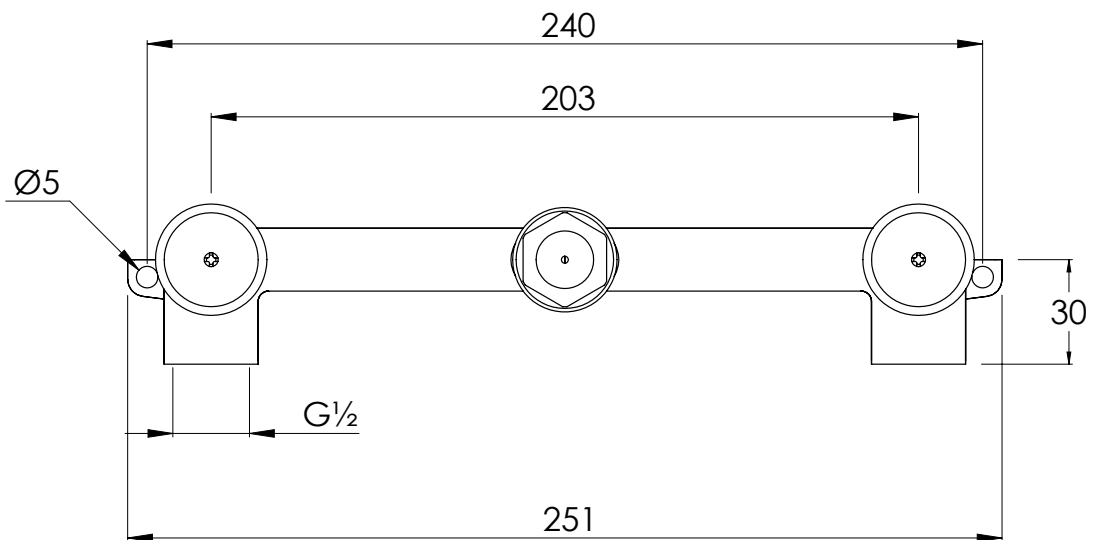

COALBROOK

BA1021

WALL BASIN MIXER WITH 190MM SPOUT (WITH BOSS)

DATE: 05/01/22

REVISION: A

DIMENSIONS IN MILLIMETRES

WHILST EVERY EFFORT IS MADE TO ENSURE THE ACCURACY OF THESE DATA SHEETS THEY ARE SUBJECT TO CHANGE WITHOUT NOTICE AS PART OF THE COMPANY'S PRODUCT DEVELOPMENT PROCESS

COALBROOK

DO1011

WALL MOUNTED 3 HOLE BASIN  
MIXER - 190 SPOUT

DATE: 05/01/22

REVISION: A

DIMENSIONS IN MILLIMETRES

WHILST EVERY EFFORT IS MADE TO ENSURE THE ACCURACY OF THESE DATA SHEETS THEY ARE SUBJECT TO CHANGE WITHOUT NOTICE AS PART OF THE COMPANY'S PRODUCT DEVELOPMENT PROCESS