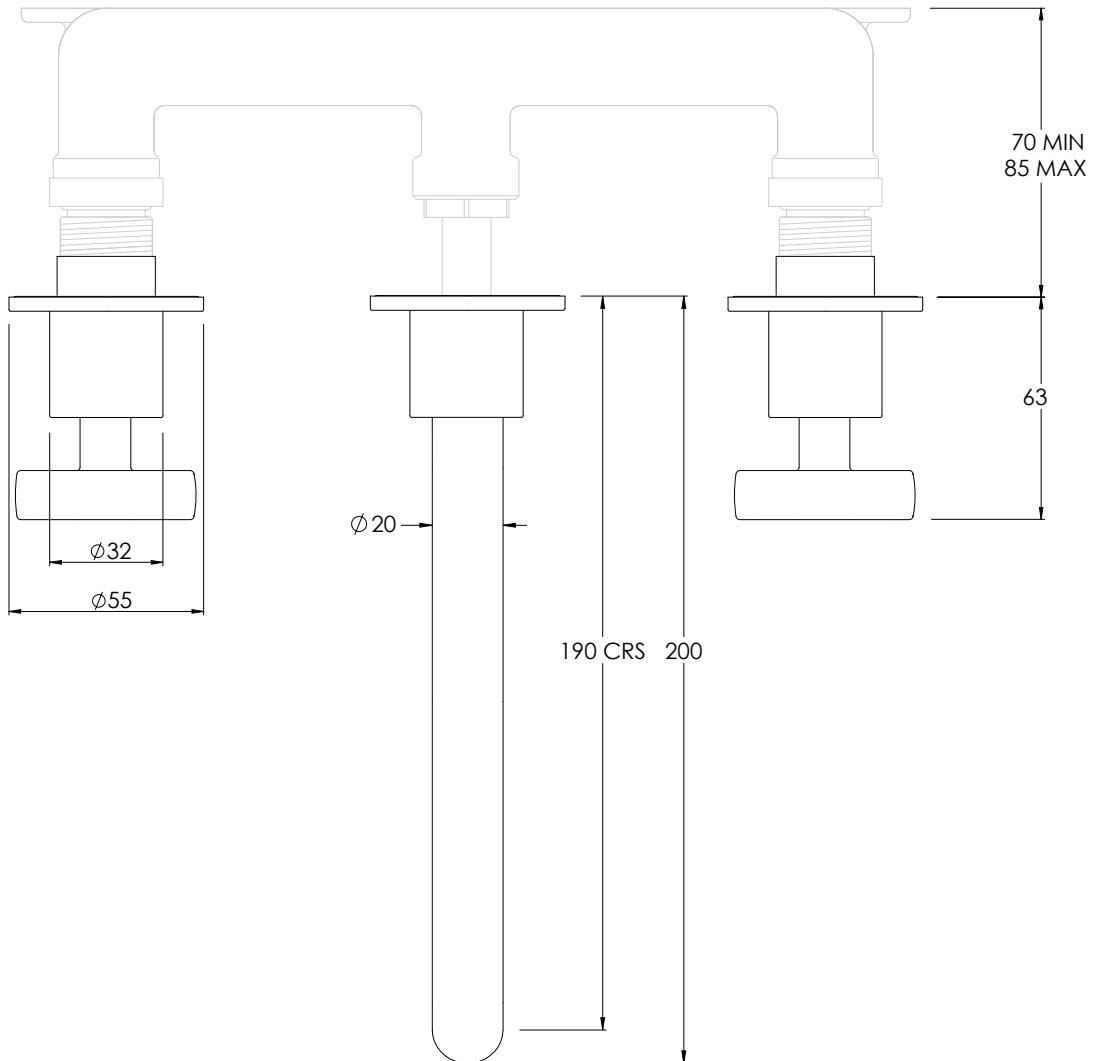

COALBROOK

BA1021

WALL BASIN MIXER WITH 190MM SPOUT (WITH BOSS)

DATE: 05/01/22

REVISION: A

DIMENSIONS IN MILLIMETRES

WHILST EVERY EFFORT IS MADE TO ENSURE THE ACCURACY OF THESE DATA SHEETS THEY ARE SUBJECT TO CHANGE WITHOUT NOTICE AS PART OF THE COMPANY'S PRODUCT DEVELOPMENT PROCESS

COALBROOK

DO1011

WALL MOUNTED 3 HOLE BASIN  
MIXER - 190 SPOUT

DATE: 05/01/22

REVISION: A

DIMENSIONS IN MILLIMETRES

WHILST EVERY EFFORT IS MADE TO ENSURE THE ACCURACY OF THESE DATA SHEETS THEY ARE SUBJECT TO CHANGE WITHOUT NOTICE AS PART OF THE COMPANY'S PRODUCT DEVELOPMENT PROCESS