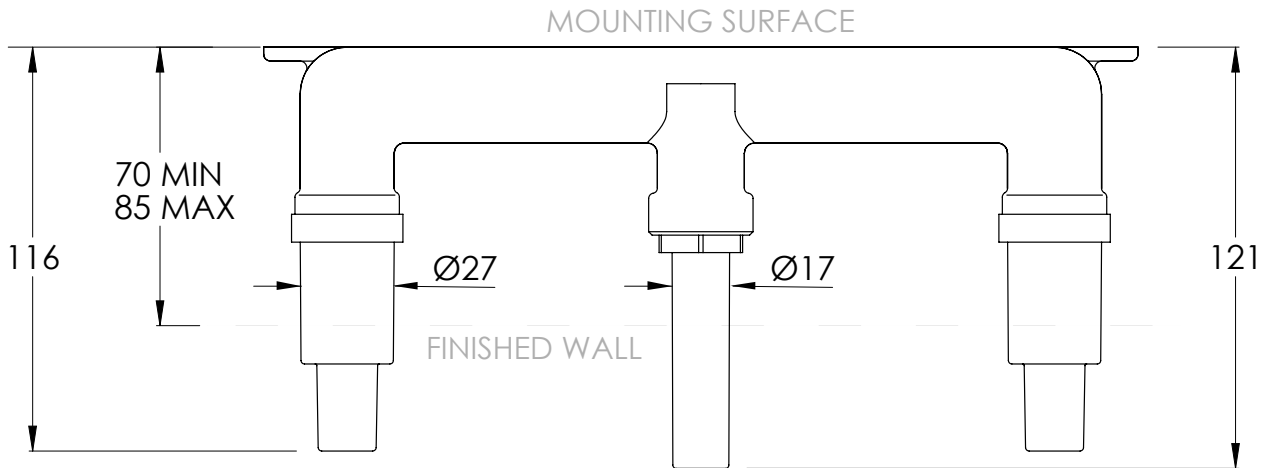

COALBROOK

BA1021

WALL BASIN MIXER WITH 190MM SPOUT (WITH BOSS)

DATE: 05/01/22

REVISION: A

DIMENSIONS IN MILLIMETRES

WHILST EVERY EFFORT IS MADE TO ENSURE THE ACCURACY OF THESE DATA SHEETS THEY ARE SUBJECT TO CHANGE WITHOUT NOTICE AS PART OF THE COMPANY'S PRODUCT DEVELOPMENT PROCESS

COALBROOK

DO1011

WALL MOUNTED 3 HOLE BASIN  
MIXER - 190 SPOUT

DATE: 05/01/22

REVISION: A

DIMENSIONS IN MILLIMETRES

WHILST EVERY EFFORT IS MADE TO ENSURE THE ACCURACY OF THESE DATA SHEETS THEY ARE SUBJECT TO CHANGE WITHOUT NOTICE AS PART OF THE COMPANY'S PRODUCT DEVELOPMENT PROCESS